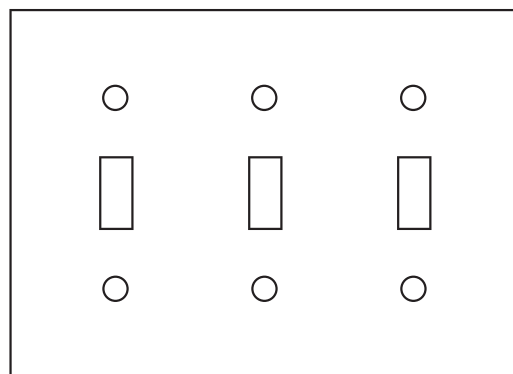

### Standard

- 1-Gang - 4-1/2" x 2-3/4"
- 2-Gang - 4-1/2" x 4-5/8"
- 3-Gang - 4-1/2" x 6-7/16"

### Jumbo

- 1-Gang - 5-1/4" x 3-1/2"
- 2-Gang - 5-1/4" x 5-5/16"
- 3-Gang - 5-1/4" x 7-1/8"

## Wall Plate Configurations:

**1-Gang, 1 Switch**  
2-1/4" Spacing

**2-Gang, 2 Switches**  
2-1/4" Spacing

**3-Gang, 3 Switches**  
2-1/4" Spacing