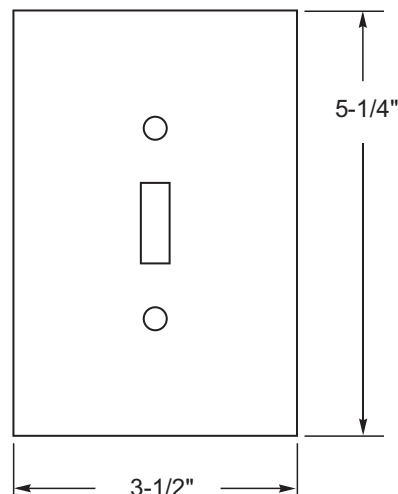

# SWITCH PLATE SIZE GUIDE

## Wall Plate Sizes:

### Standard

- 1-Gang - 4-1/2" x 2-3/4"
- 2-Gang - 4-1/2" x 4-5/8"
- 3-Gang - 4-1/2" x 6-7/16"

### Jumbo

- 1-Gang - 5-1/4" x 3-1/2"
- 2-Gang - 5-1/4" x 5-5/16"
- 3-Gang - 5-1/4" x 7-1/8"