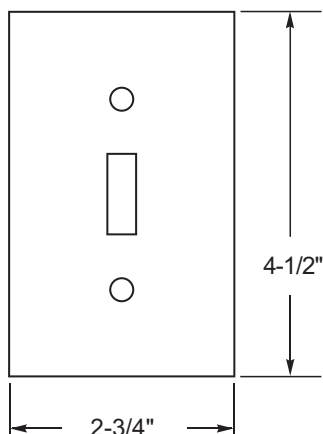

# SWITCH PLATE SIZE GUIDE

## Wall Plate Sizes:

### Standard

- 1-Gang - 4-1/2" x 2-3/4"
- 2-Gang - 4-1/2" x 4-5/8"
- 3-Gang - 4-1/2" x 6-7/16"

### Jumbo

- 1-Gang - 5-1/4" x 3-1/2"
- 2-Gang - 5-1/4" x 5-5/16"
- 3-Gang - 5-1/4" x 7-1/8"