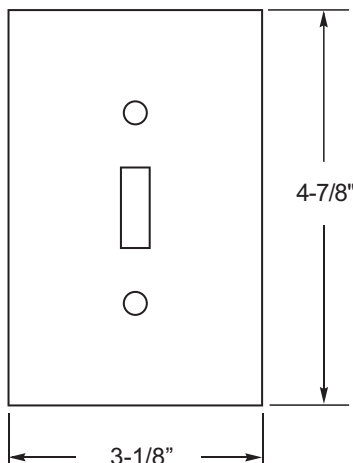

# SWITCH PLATE SIZE GUIDE

## Wall Plate Sizes:

### Standard

- 1-Gang - 4-1/2" x 2-3/4"
- 2-Gang - 4-1/2" x 4-5/8"
- 3-Gang - 4-1/2" x 6-7/16"

### Jumbo

- 1-Gang - 5-1/4" x 3-1/2"
- 2-Gang - 5-1/4" x 5-5/16"
- 3-Gang - 5-1/4" x 7-1/8"