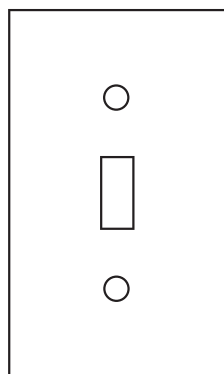

Wall Plate Configurations:

1-Gang, 1 Switch
2-1/4" Spacing