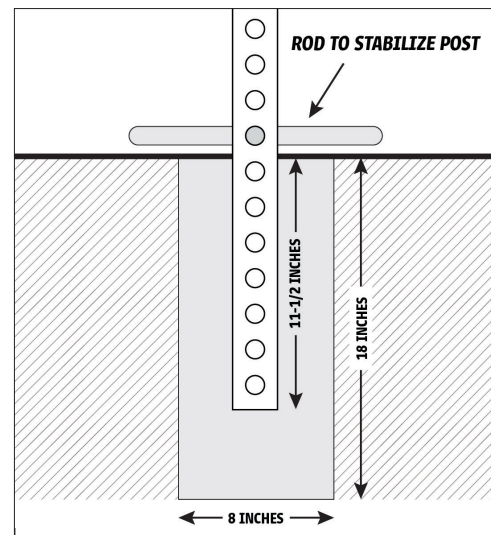

INSTALL THE MOUNTING POST

- Dig an 18 inch deep by 8 inch wide hole (fig. 1).
- Insert the larger post (2" x 2" x 4') about 11½" into the hole.
- Make sure the post is level and plum (vertical position).
- Stabilize it by placing a rod (not included) through the holes right above ground level.
- Mix concrete (not included), following manufacturer instructions, then fill the hole with concrete.
- Let the concrete dry for at least 12 hours.

ChadwellSupply.com | 888.341.2423

fig. 1