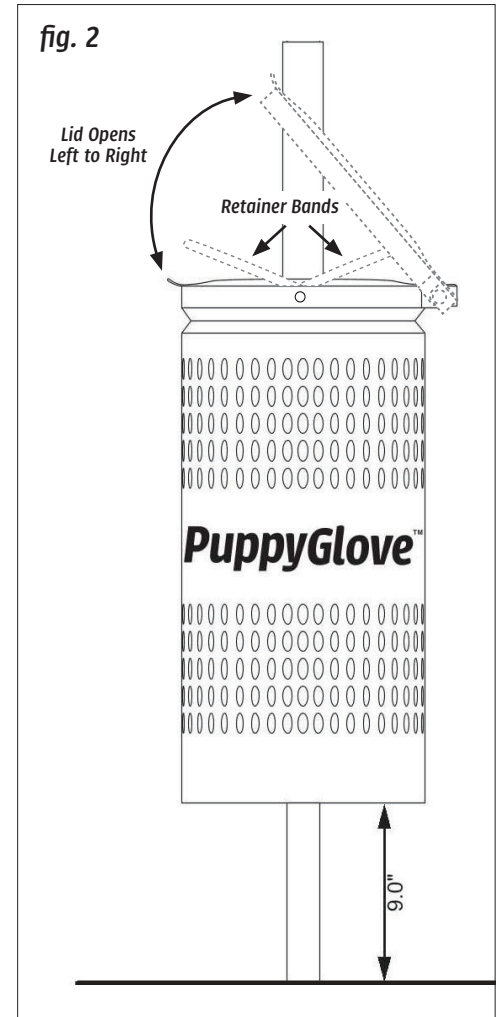

ENJOY THE RESULTS!

Watch pet owners use the station to keep the area clean and tidy!