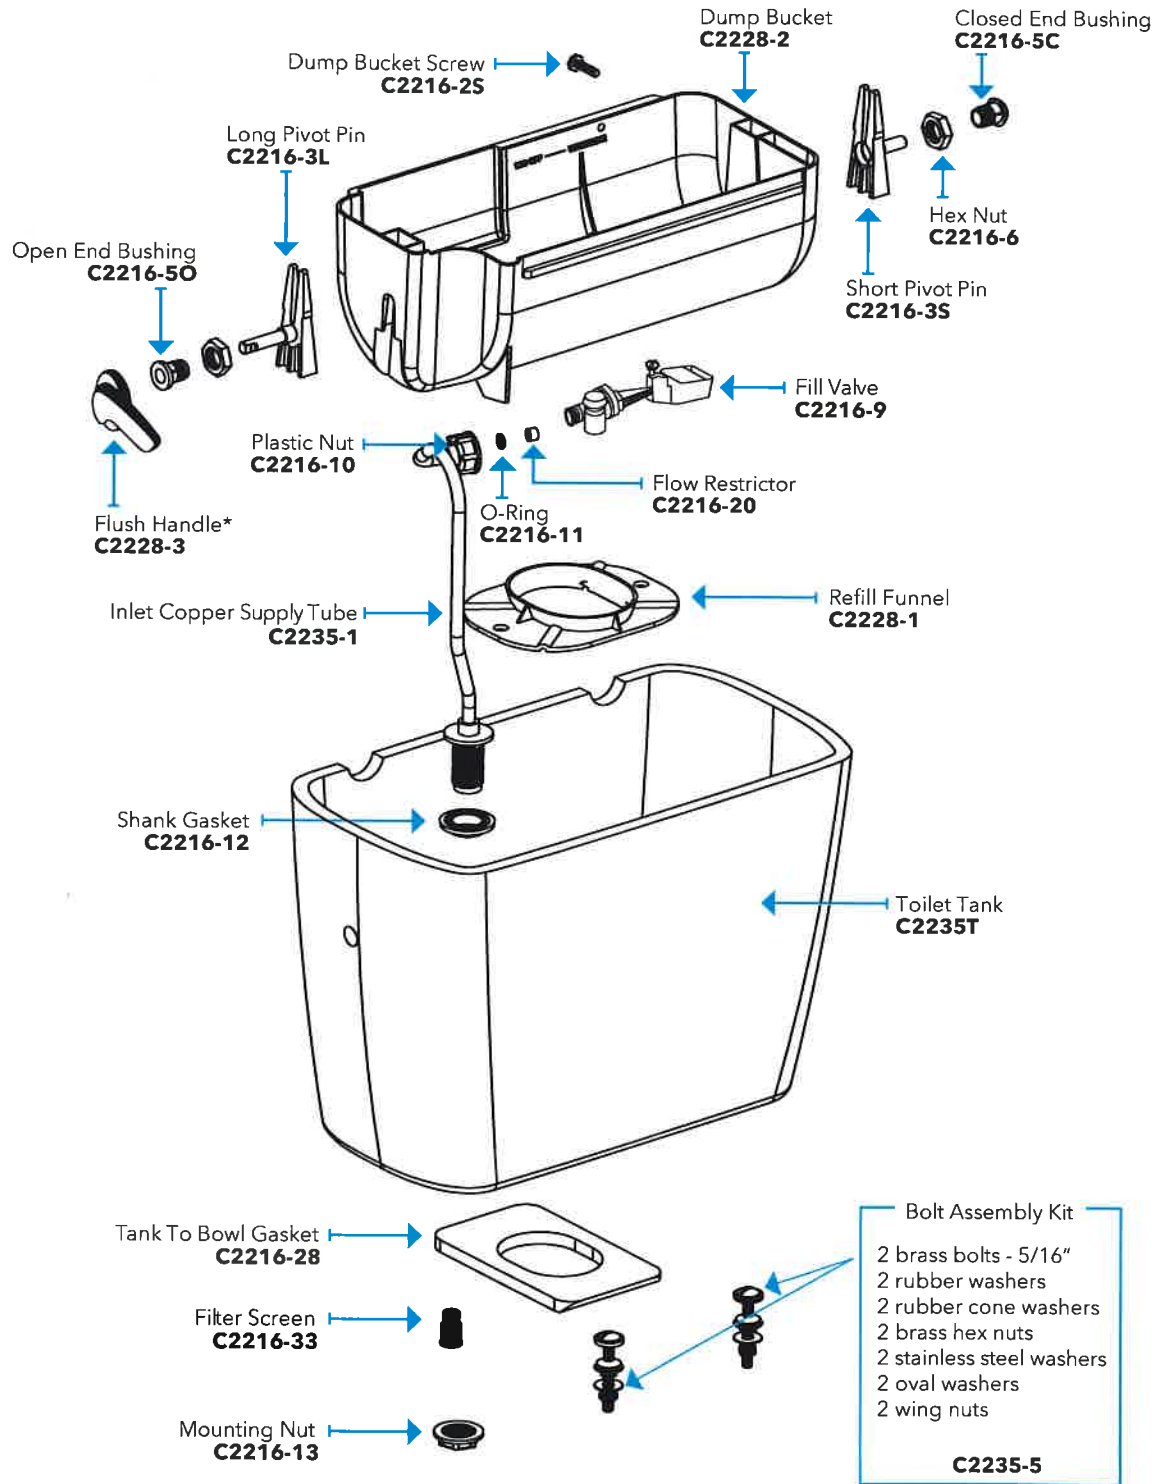

SENTINEL™

SINGLE FLUSH ELONGATED 10-12" N2235T

*Flush handle left-hand assembly shown; reverse these parts for right-hand flush assembly.