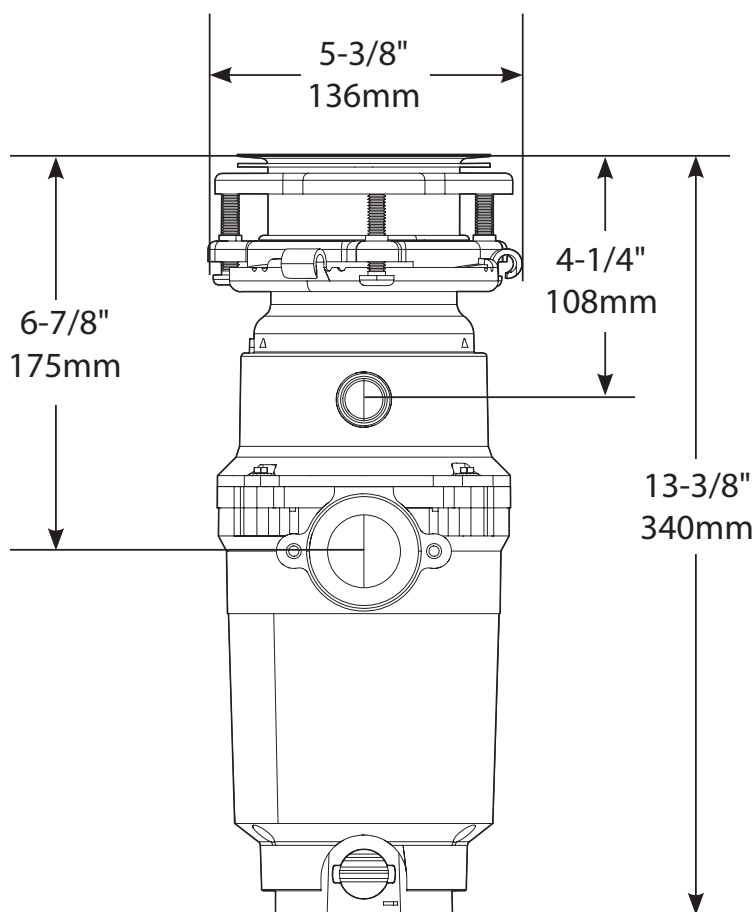

Warranty & Assurance

- 5 year limited warranty with in-home service
- Safe for use with properly sized septic systems

Model: GXP33c

Critical Dimensions

Specification Detail	
Horsepower	1/3 HP
Feed Type	Continuous
On/Off Controls	Wall Switch
Motor Type	Permanent Magnet Motor
RPM (Revolutions Per Minute)	1900
Weight	7.75 lbs. / 3.5 kg
Volts	115
Hz/Amps	60/4.5
Drain Connection Size	1 1/2" / 38mm
Dishwasher Connection Size	7/8" / 22mm
Maximum Sink Thickness	1/2" / 13mm
Sink Drain Flange Finish	Polished Stainless Steel
Grind Component Material	Galvanized Steel
Grind Chamber Material	Corrosion Proof Glass Filled Polyester and Nylon