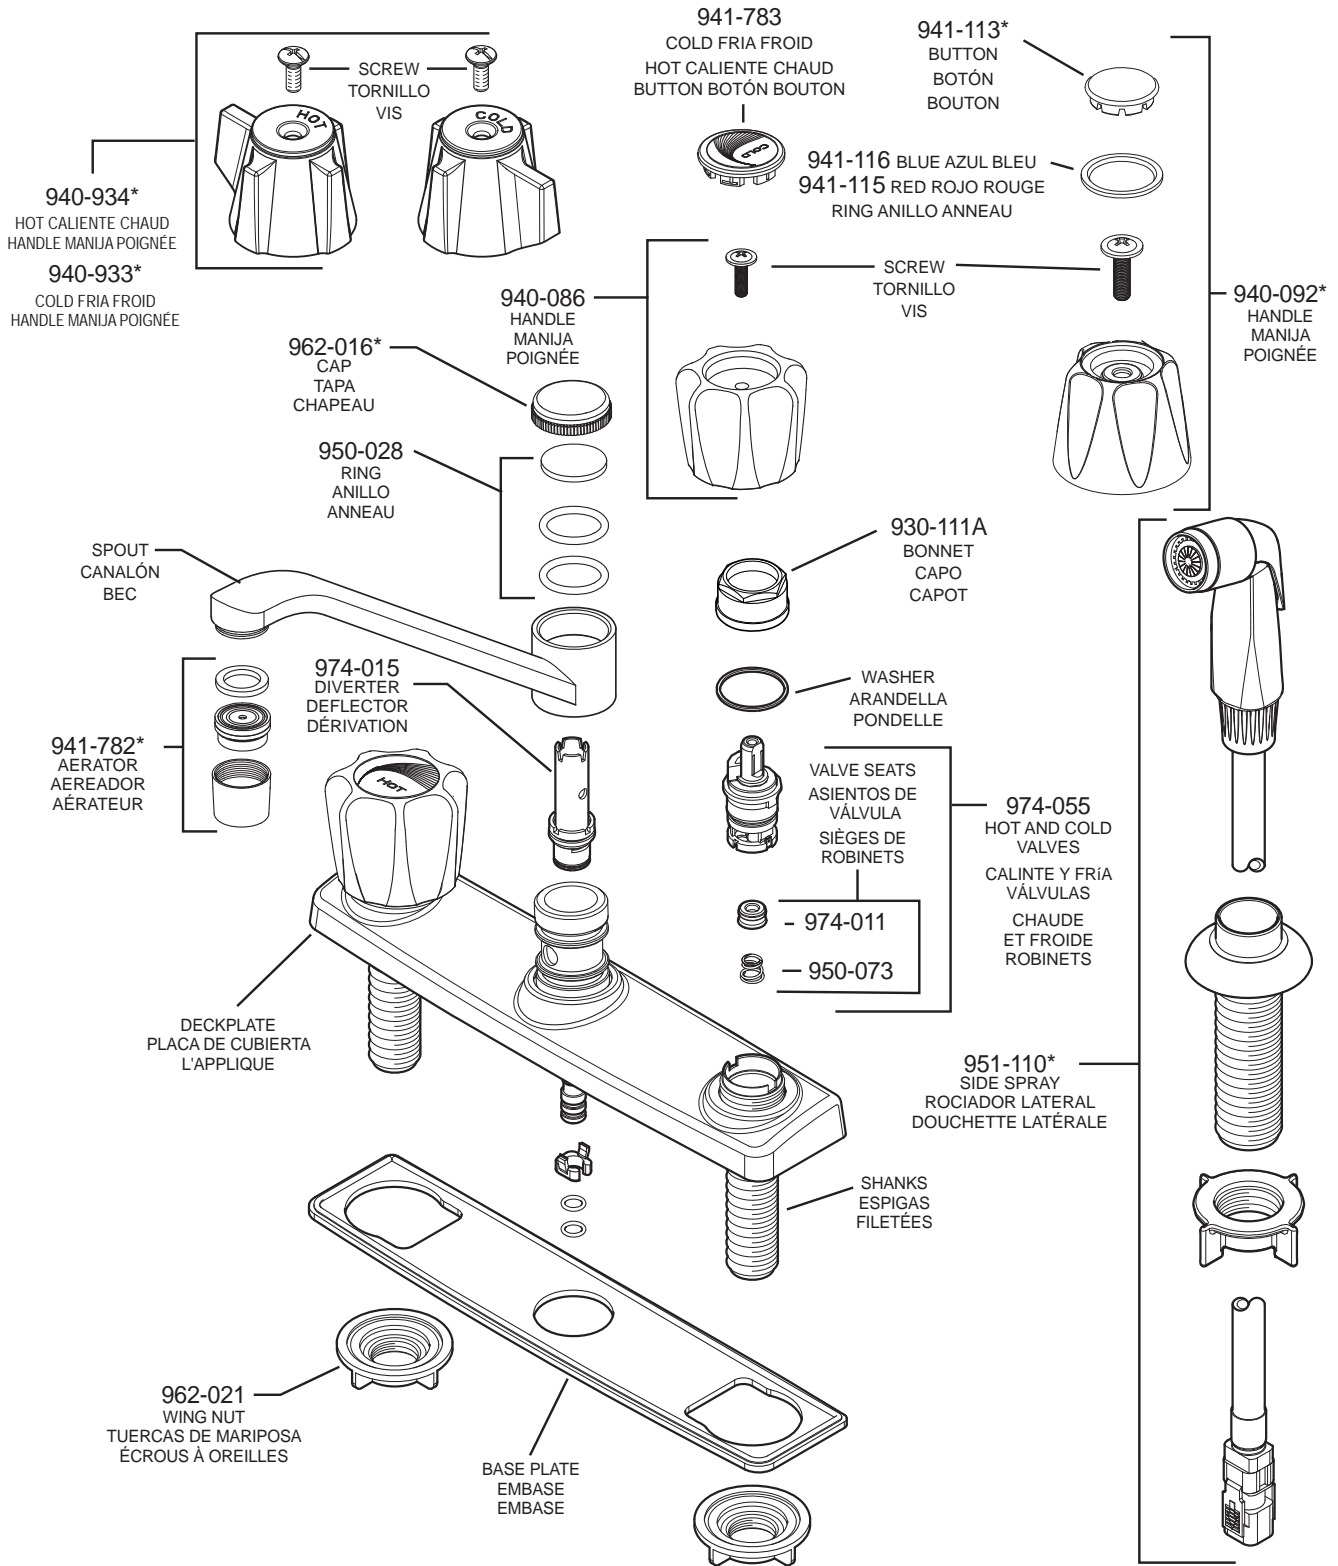

PARTS EXPLOSION

135 Pfirst Series™ 2 Handle, Side Spray Kitchen Faucet

FINISHES * Indicates Finish

A Polished Chrome	L Satin Stainless	T Biscuit
B Black	M Almond	U Rustic Bronze
D PVD Polished Nickel	N Antique Bronze	V PVD Polished Brass
E Rustic Pewter	P Polished Brass	W White
J PVD Brushed Nickel	Q Satin Brass	Y Tuscan Bronze
G Velvet Aged Bronze	R Copper	Z Oil-Rubbed Bronze
K Satin Nickel	S Stainless Steel	

All finishes not available on all parts

1-800-PFAUCET www.pricepfister.com
19701 DaVinci, Lake Forest, CA 92610

10/20/09

Price Pfister