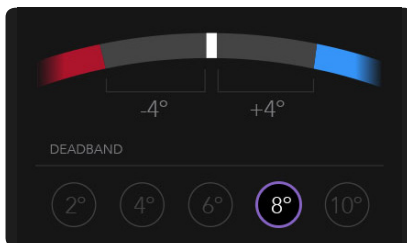

THERMOSTAT CORE BENEFITS

Temperature Ranges

- Automate the Thermostat to conserve energy year-round
- Customize temperature ranges to optimize comfort