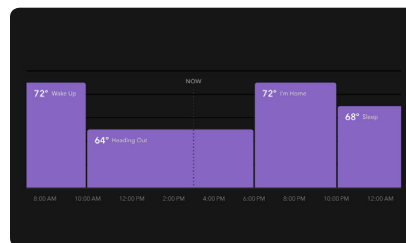

### Custom Schedules

- Schedule the Thermostat to turn on when you wake up
- Set custom schedules based on your daily routine