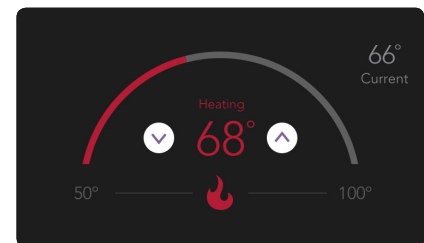

Control Options

- Use Siri® or Alexa to adjust your home's temperature
- Control your home's temperature from anywhere

COMPATIBLE PLATFORMS